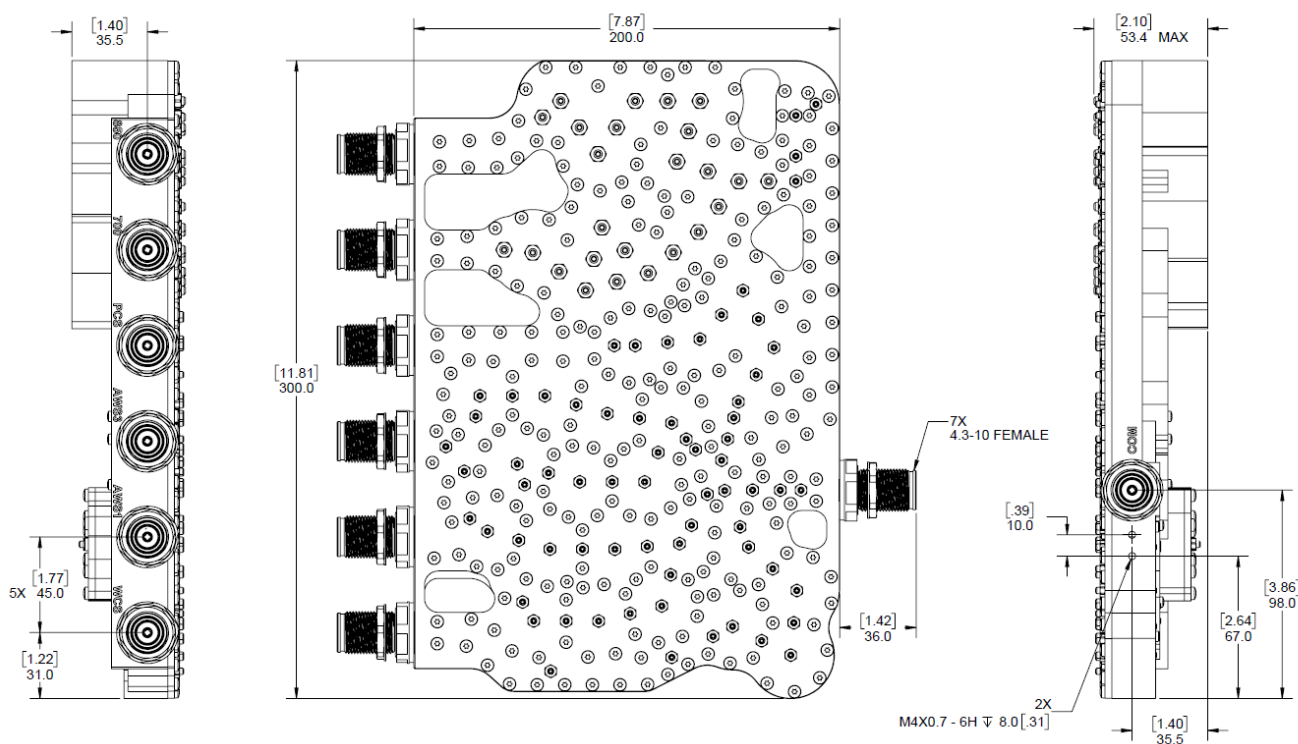

## Mechanical Specifications

CONNECTORS

4.3/10.0 Female (Long Neck)

SIZE

300 x 200 x 53.4mm (11.81" x 7.87" x 2.10")

WEIGHT

Excluding Connectors

Approx. 3.3 kg (7.5 lbs.)

OUTLINE DRAWING

Rev: 080619