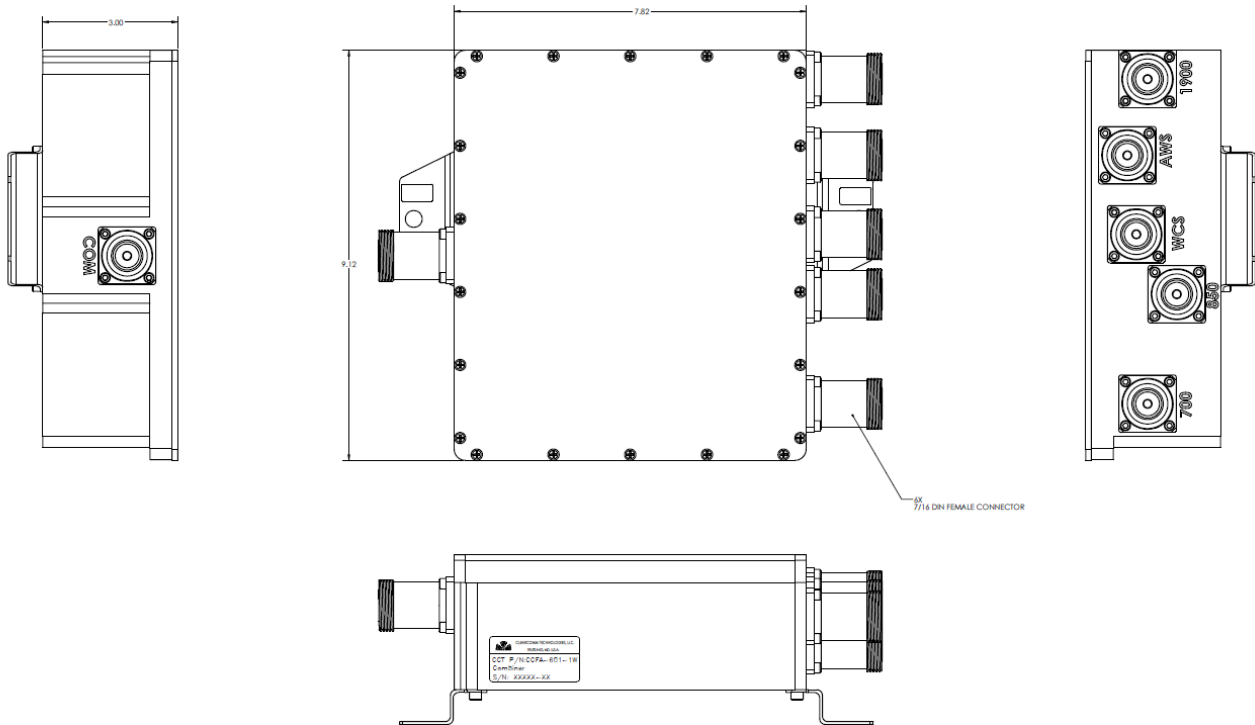

Product Specification

CCFA-601

Multiband Combiner

Combines Common Wireless Bands

- 700 / 850 / 1900 / AWS / WCS

Electrical Specifications

FREQUENCY RANGE	698 – 2360 MHz
COMMON PORT	698 – 793 MHz
700 BAND PORT	824 – 894 MHz
850 BAND PORT	1850 – 2000 MHz
1900 BAND PORT	1710 – 1755 MHz & 2110 – 2155 MHz
AWS BAND PORT	2305 – 2360 MHz
WCS BAND PORT	
PASSBAND INSERTION LOSS	0.8 dB Max.
PASSBAND RETURN LOSS	20 dB Min.
PORT TO PORT ISOLATION	40 dB Min.
PASSIVE INTERMODS	-153 dBc
POWER HANDLING	50 W CW / Avg, 500 W Peak

Product Specification

Mechanical Specifications

CONNECTORS	4.3/10.0 Female (Long Neck) Optional: 7/16 DIN, Type 'N'
SIZE	7.8 X 9.1 X 2.9" Excluding Connectors
WEIGHT	Approx. 8 lbs.

OUTLINE DRAWING

Rev: 071119